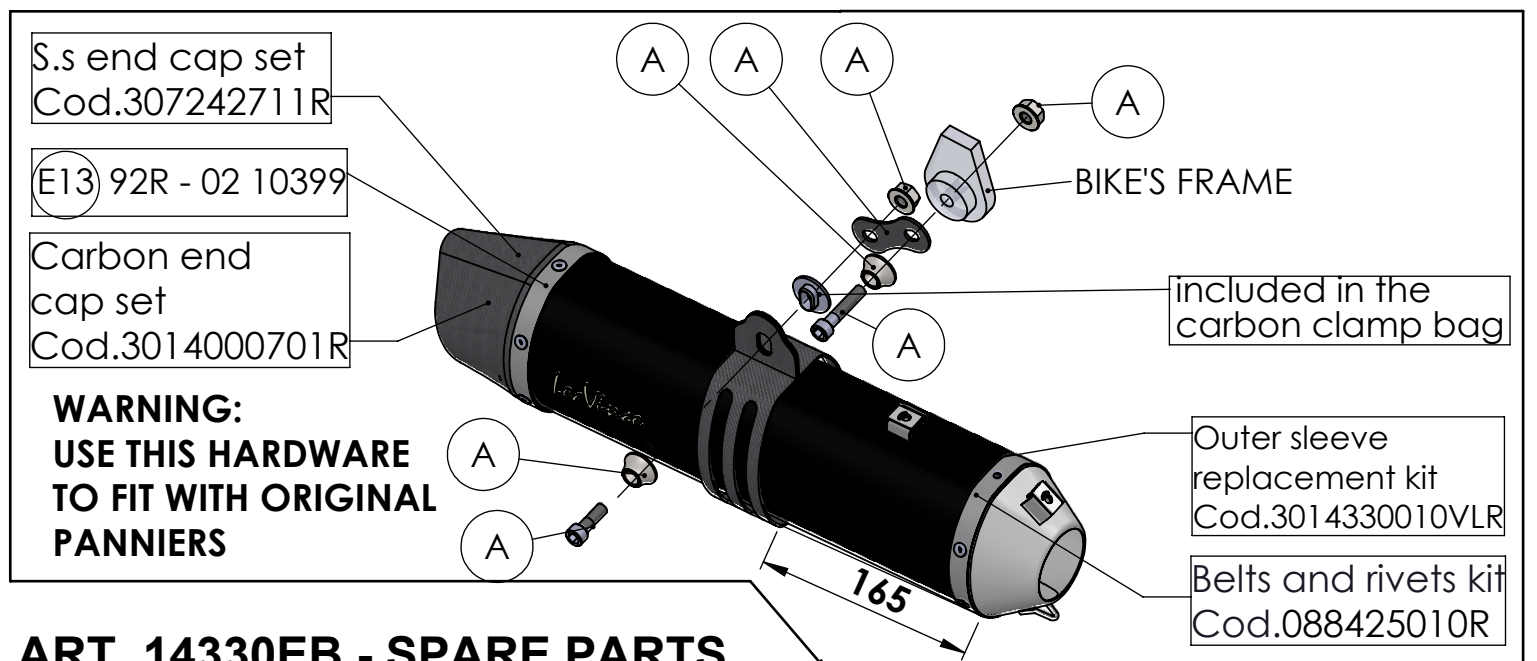

WARNING:
USE THIS HARDWARE TO FIT
WITHOUT PANNIERS

ART. 14330EB - SPARE PARTS

YAMAHA TÈNERÈ 700
 (fits with original panniers and centre stand) (also fits 35 kW version)

- (A) FITTING KIT Cod. 3014330602R
- (B) CARBON COVER Cod.3014330001R
- (C) CARBON COVER Cod. 308741001R