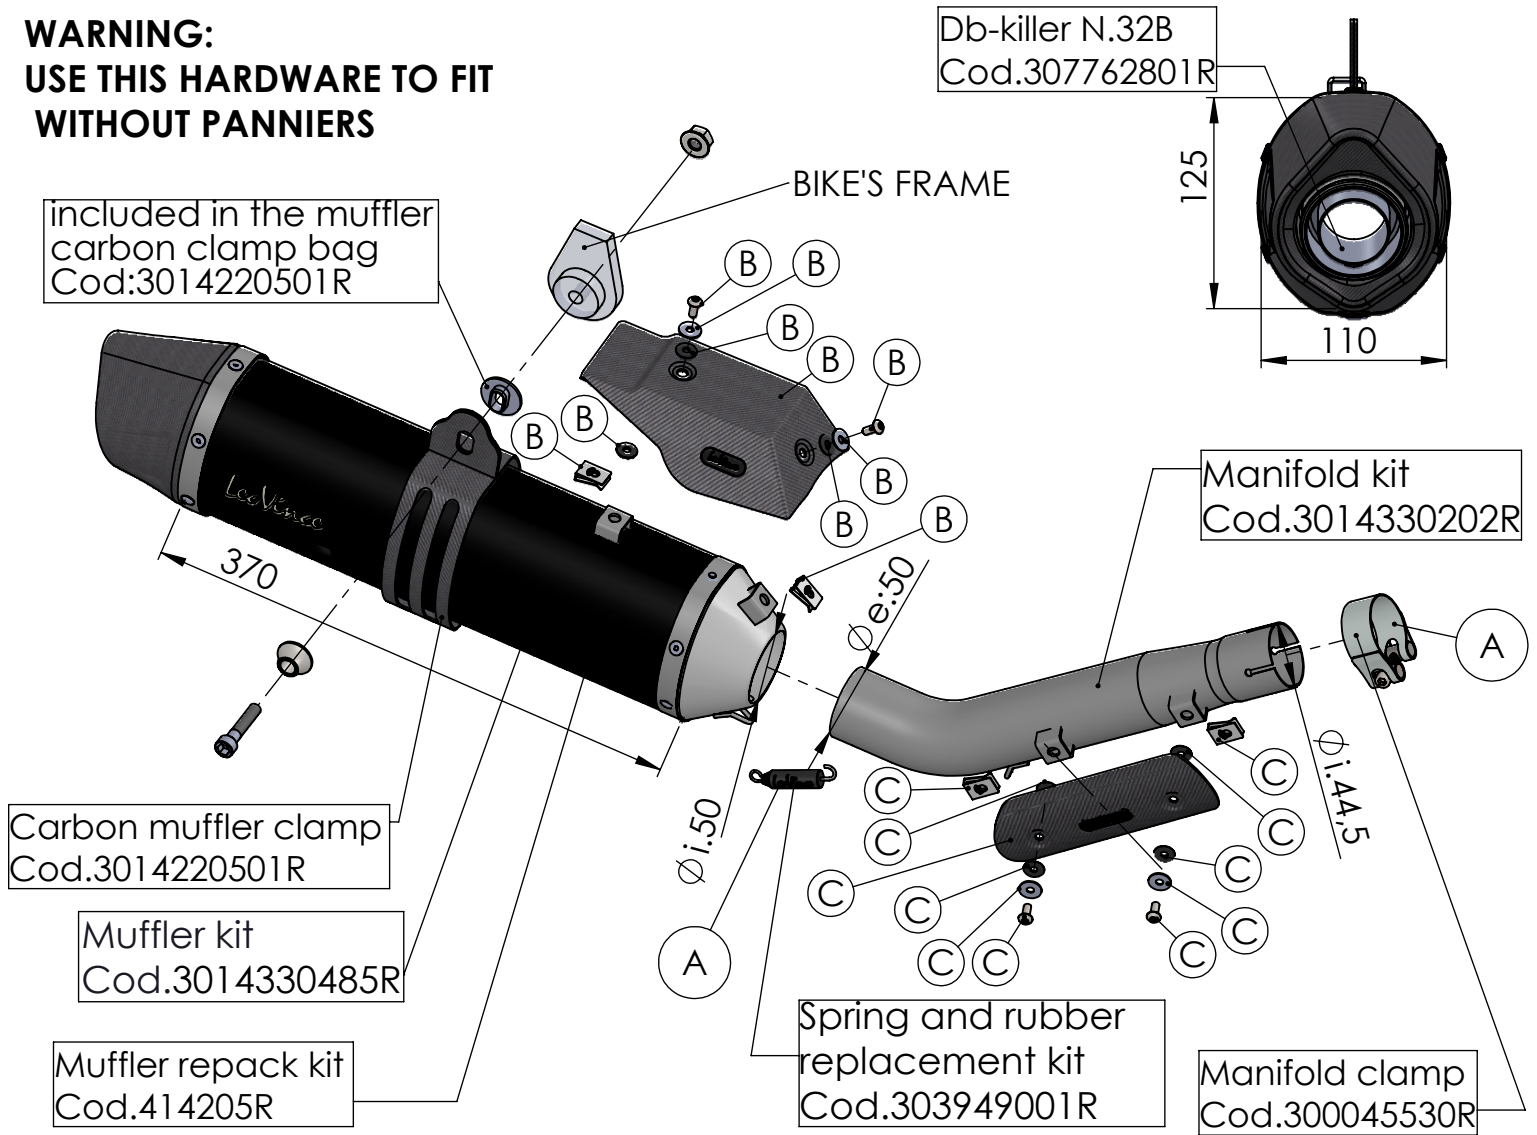

WARNING:
USE THIS HARDWARE TO FIT
WITHOUT PANNIERS

ART. 14330EB - SPARE PARTS

YAMAHA TÈNERÈ 700
 (fits with original panniers and centre stand) (also fits 35 kW version)

- (A) FITTING KIT Cod. 3014330602R
- (B) CARBON COVER Cod.3014330001R
- (C) CARBON COVER Cod. 308741001R